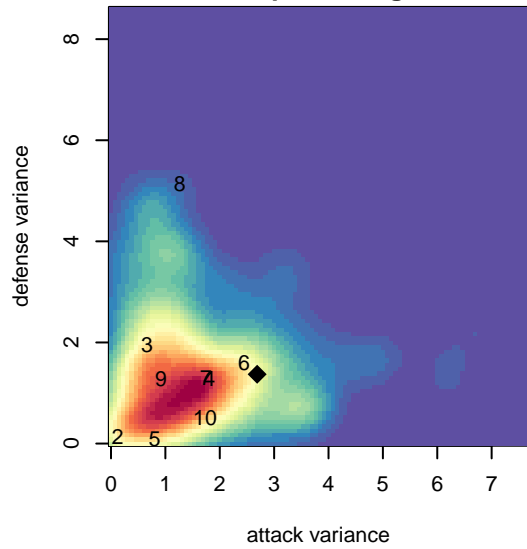

Boise Nationals Timbers Blue B99

Boise Nationals
Boise, ID
B99 total strength=1789
attack=42.53 defense=22.37
spr league = Spr Idaho D3 U17/18/19

alt names used:
BOISE NATIONALS TIMBERS U18 1999 BLUE
BOISE NATIONALS TIMBERS U18 1999 BLUE

Venues played:
2016 Spr Idaho D3 U17/18/19
2016 NV Players Showcase U-18 Treasure Isl
2016 ID State Cup U18

Boise Nationals Timbers Blue B99
Dots are actual minus expected GF (blue circles) and GA (red triangles).
Blue line is smoothed change in attack strength. Red is smoothed change in defense strength.

**attack and defense variance (black dot)
relative to other teams
and top 10 in region**

**attack and defense rating
relative to others at age
and all opponents in last 13 months**

**attack and defense rating
relative to others at age
and all opponents in last 13 months**

Performance relative to 13 month average

Performance relative to 13 month average

Distribution of opponents
 Red = Lose zone, Blue = Win zone, Green = Even
 Black line separates win/lose zones

lot. A=Neither has attack advantage, B=Opponent has both attack and defense advantage, C=Opponent has both attack and defense disadvantage, D=Both have